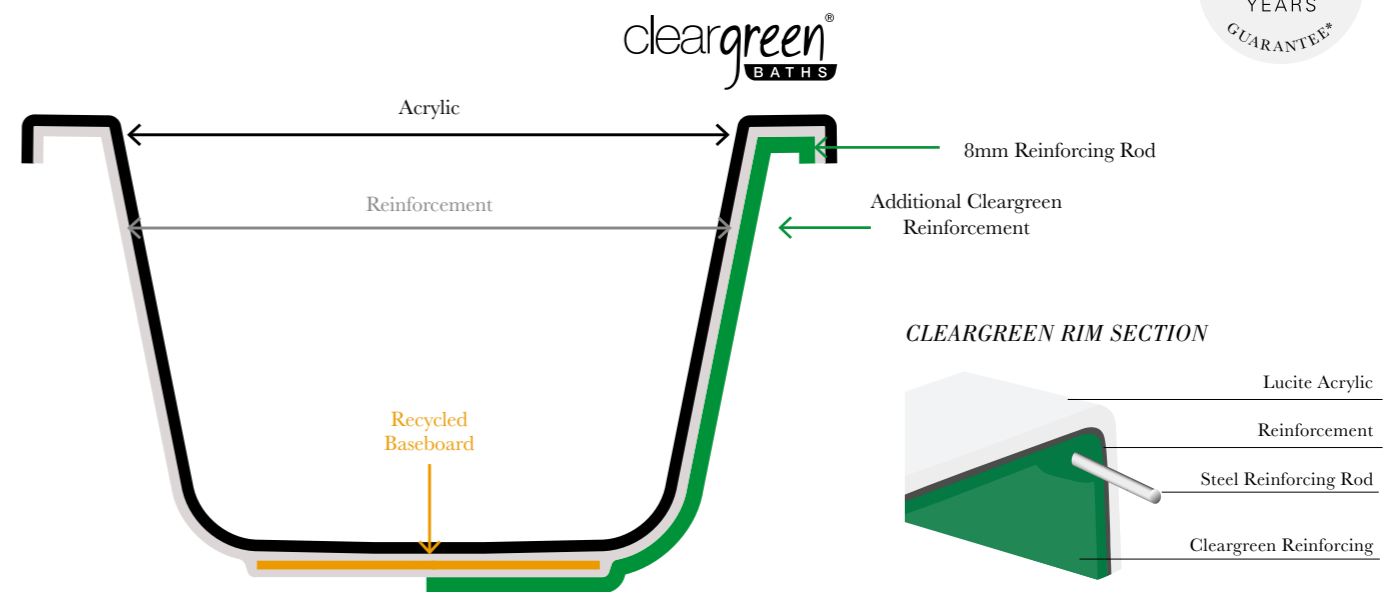

Baths Supplied Undrilled. Compatible Wastes CW8, CW14, CW15, HOX.0351, HOX.013.

BATH SCREENS

Image	Description	Code	Price Ex VAT
	Single Panel Bathscreen 850 x 1450	BS1	£199.17
	Bathscreen with Fixed Panel 850 x 1450	BS2	£290.83
	Three Panel Bathscreen 1180 x 1450	BS4	£332.50
	EcoCurve Bathscreen	BS6	£240.83
	EcoRound Bathscreen	BS7	£240.83
	EcoSquare Bathscreen Left	BS8L	£465.83
	EcoSquare Bathscreen Right	BS8R	
<i>Left Hand Shown</i>			

*For full details on guarantees please visit brittonbathrooms.com/guarantee.