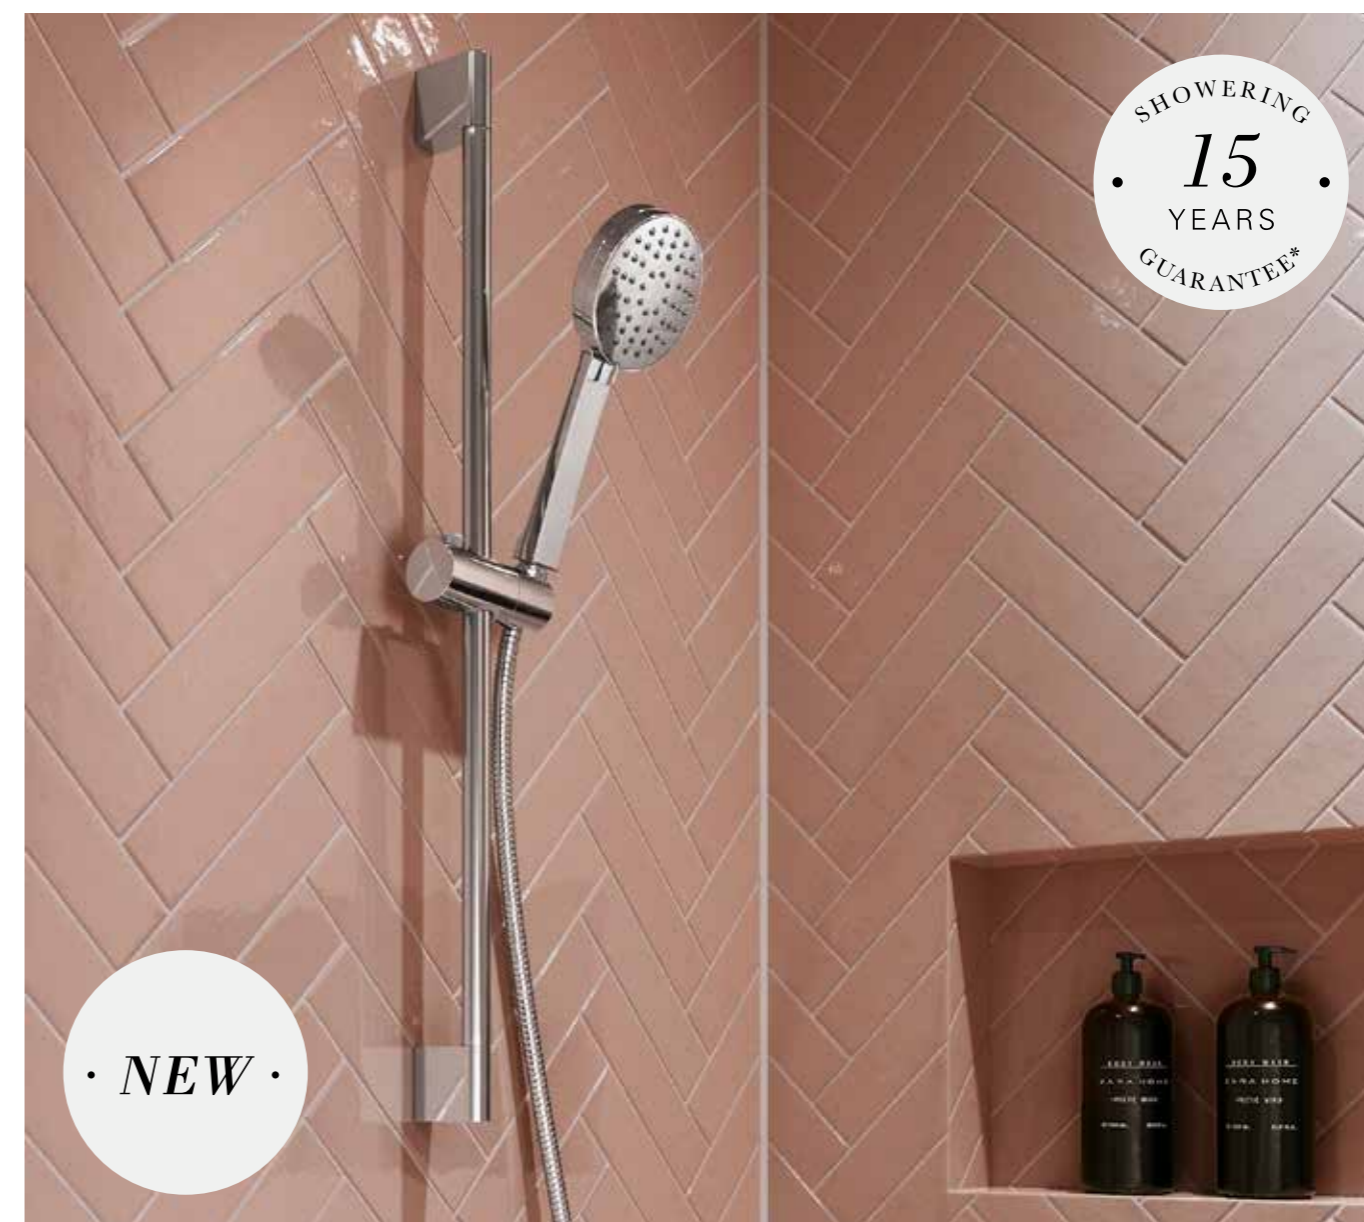

HOXTON SHOWERING

Image	Description	Code	Price Ex VAT
	Hoxton Shower Mixer with Diverter Chrome Hoxton Shower Mixer with Diverter Matt Black Hoxton Shower Mixer with Diverter Brushed Brass	HOX.023CP HOX.023MB HOX.023BB	£328.33 £365 £365
	Hoxton Shower Mixer without Diverter Chrome Hoxton Shower Mixer without Diverter Matt Black Hoxton Shower Mixer without Diverter Brushed Brass	HOX.024CP HOX.024MB HOX.024BB	£328.33 £365 £365
	Hoxton 290 Rain Shower Head & Arm Chrome Hoxton 290 Rain Shower Head & Arm Matt Black Hoxton 290 Rain Shower Head & Arm Brushed Brass	HOX.012CP HOX.012MB HOX.012BB	£174.17 £207.50 £207.50
	Hoxton Thermo Shower Valve Body Chrome Hoxton Thermo Shower Valve Body Matt Black Hoxton Thermo Shower Valve Body Brushed Brass	HOX.052CP HOX.052MB HOX.052BB	£249.17 £290.83 £290.83
	Hoxton Shower Set with Outlet Elbow Chrome Hoxton Shower Set with Outlet Elbow Matt Black Hoxton Shower Set with Outlet Elbow Brushed Brass	HOX.053CP HOX.053MB HOX.053BB	£82.50 £165.83 £165.83

SHOWERING
15
YEARS
GUARANTEE*

NEW