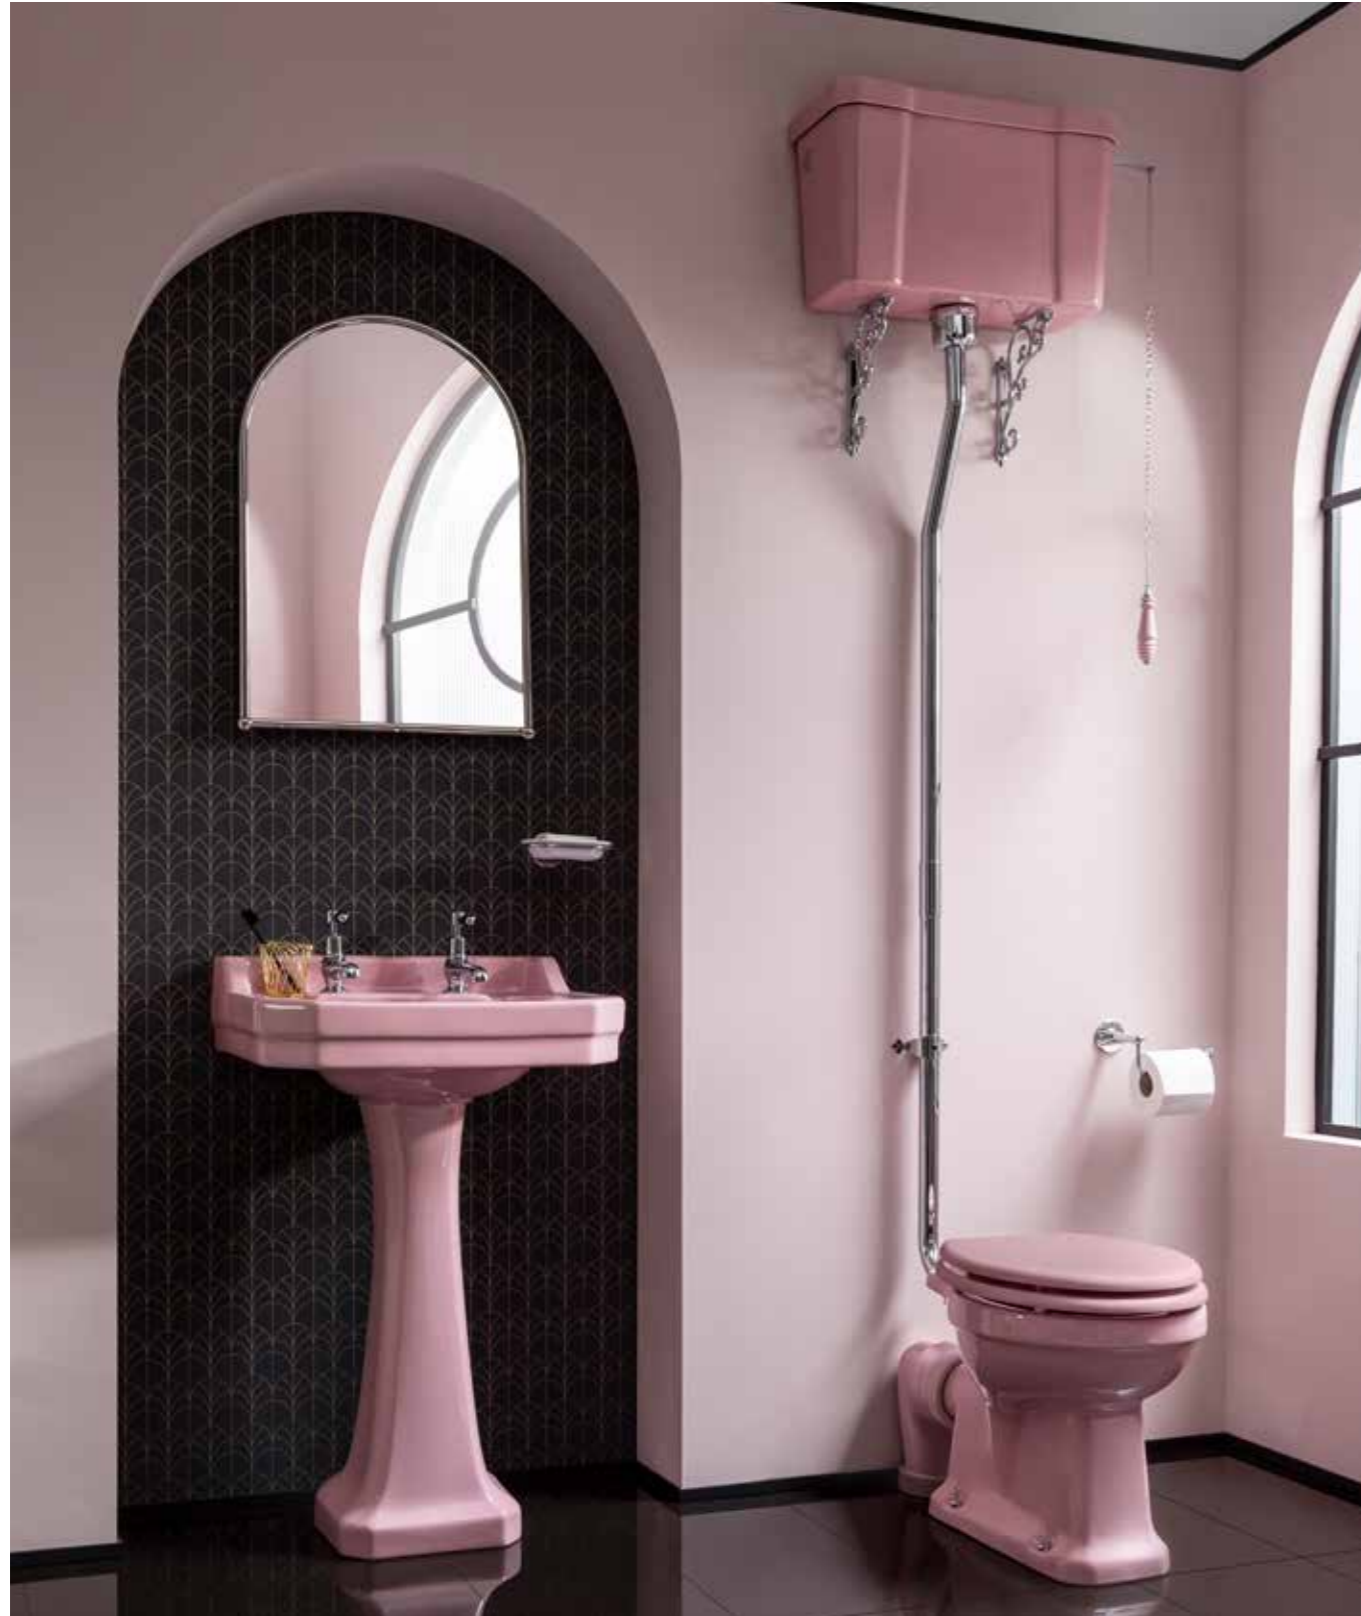

COLOURS - CONFETTI PINK

BESPOKE

Please note: All Bespoke products are made to order, with an expected lead time of 6-8 weeks.

Image	Description	Code	Price Ex VAT
	Confetti Pink Edwardian Cloakroom Basin 510 2TH	B8 2TH PINK	£332.50
	Confetti Pink Edwardian Basin 560 1TH Confetti Pink Edwardian Basin 560 2TH Confetti Pink Edwardian Basin 560 3TH	B4 1TH PINK B4 2TH PINK B4 3TH PINK	£415.83
	Confetti Pink Edwardian Basin 610 1TH Confetti Pink Edwardian Basin 610 2TH Confetti Pink Edwardian Basin 610 3TH	B5 1TH PINK B5 2TH PINK B5 3TH PINK	£415.83
	Confetti Pink Standard Pedestal	P1 PINK	£249.17
	Confetti Pink Close Coupled Pan (excl. seat)	P5 PINK	£457.50
	Confetti Pink Low/High Level Pan (excl. seat)	P2 PINK	£457.50
	Confetti Pink Back to Wall Pan (excl. seat) <i>Concealed Cistern with Lever Flush in Chrome with Confetti Pink Ceramic</i> <i>Concealed Cistern with Lever Flush in Gold with Confetti Pink Ceramic</i> <i>Concealed Cistern with Lever Flush in Nickel with Confetti Pink Ceramic</i>	P14 PINK F6CC CP F6CC GP F6CC NP	£499.17 £173.33 £181.67 £173.33
	Confetti Pink Close Coupled/Low Level Cistern 510 Lever (inc. cistern fittings)	C1 PINK	£449.17
	Confetti Pink Single Flush High Level Cistern, Fittings & Ceramic Lever	C28S PINK	£440.83
	Confetti Pink Ceramic Trap	C26 PINK	£99.17
	Confetti Pink Ceramic Straight Trap	C29 PINK	£99.17
	Confetti Pink Seat with Chrome Hinges Confetti Pink Seat with Nickel Hinges Confetti Pink Seat with Gold Hinges	S54 CHR S54 NKL S54 GOLD	£182.50
	Confetti Pink Cistern Lever in Chrome Confetti Pink Cistern Lever in Nickel Confetti Pink Cistern Lever in Gold	SP8 CHR PINK SP8 NKL PINK SP390 GOLD PINK	£57.50 £57.50 £65.83